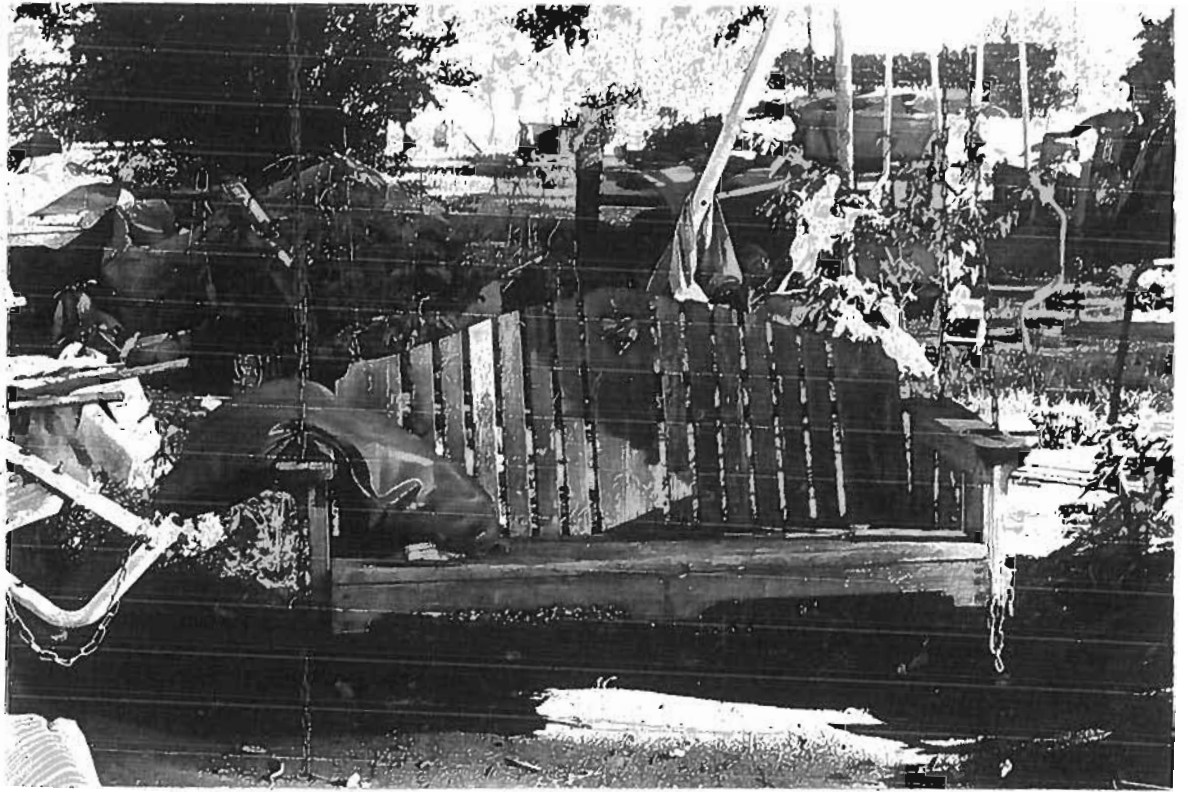

Photo Taken Toward:

Southwest

got my  
swing fixed  
+ hung back  
up

Photo Name:  
0778145040-05112010-06

Time: 11:14 a.m.

Photo Taken Toward:

South

X

After  
cleaning

we've got  
this all  
moved

Photo Name:  
0778145040-05112010-28

Time: 11:23 a.m.

Photo Taken Toward:

South

07/8145040-05112010-31

Time: 11:27 a.m.