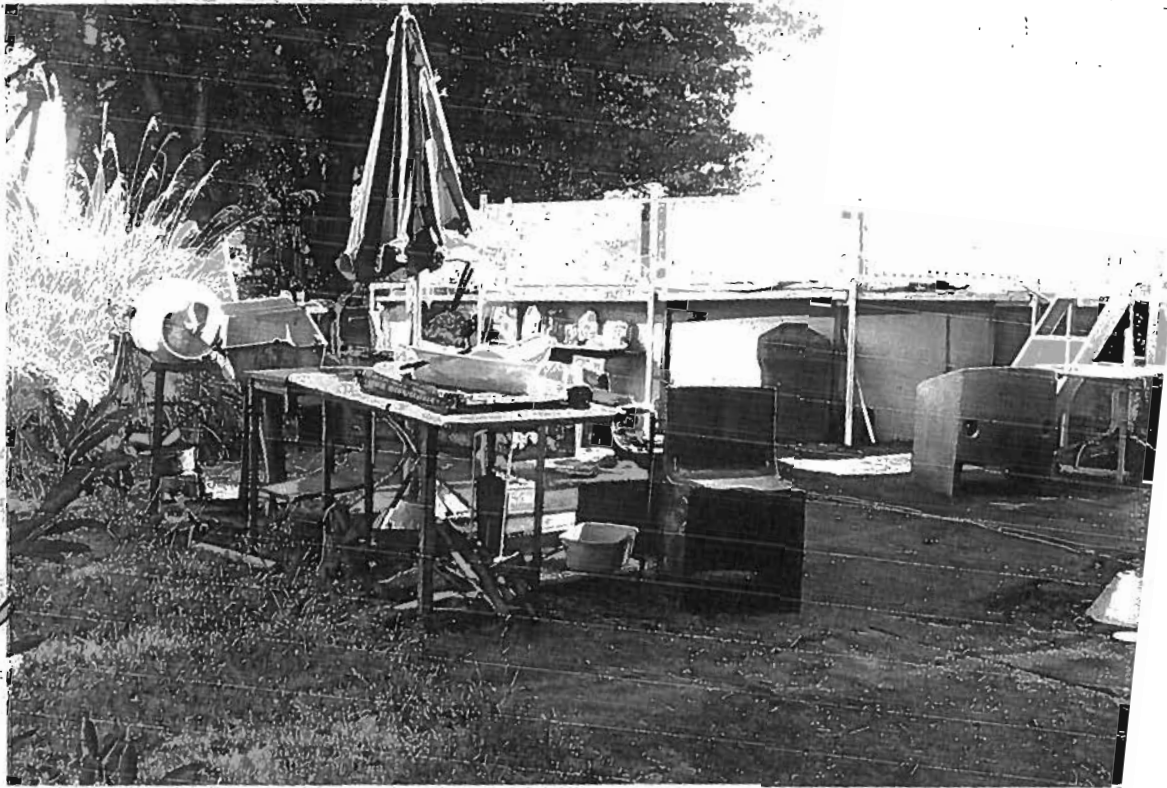

March toward:
Southwest

I have
gotten some
of this cleaned
up.