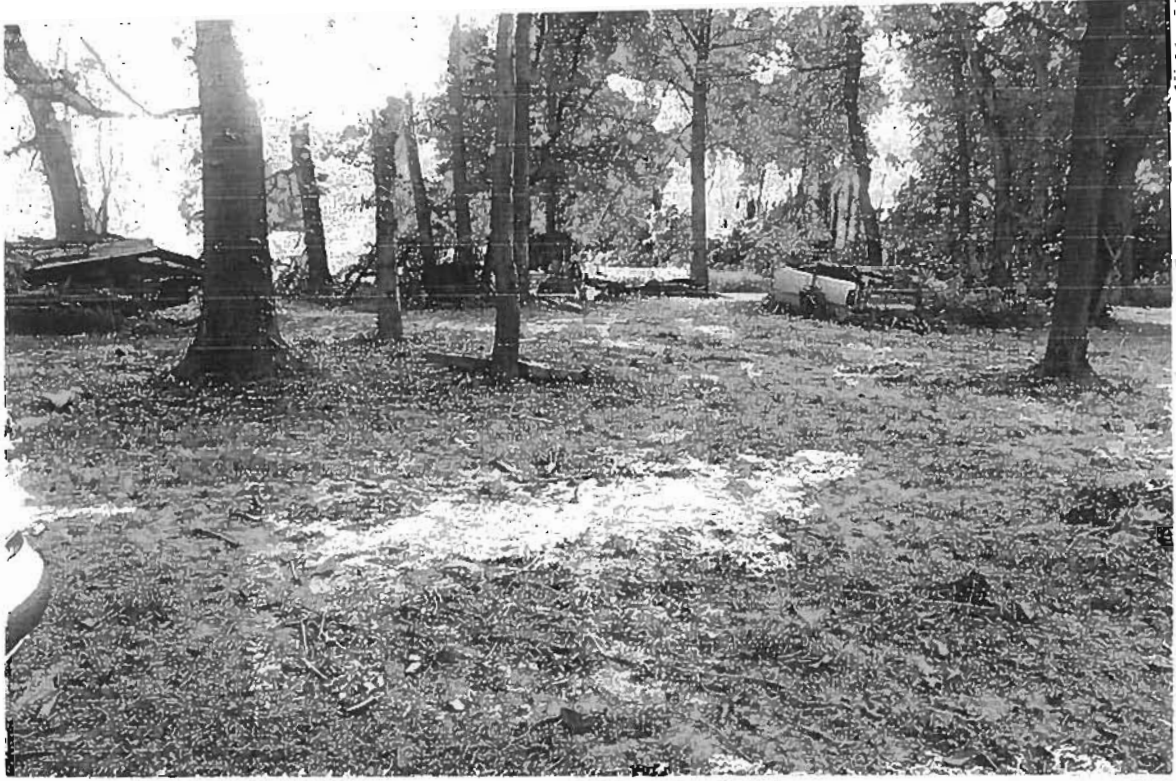

Photo Taken Toward:

Northwest

*This is showing  
when we've been  
mowing, weeding &  
trying to clean this  
area up.*

Photo Name:  
0778145040-05112010-33

Time: 11:28 a.m.

Photo Taken Toward:

East

*before*

*after moved + cleaned up  
some around*

pictures that show we've gotten  
a few things cleaned up & messed.

#  
33

another  
view

Photo Name:  
0778145040-05112010-37

Time: 11:29 a.m.

Photo Taken Toward:

Southeast

2,

↑  
This has been mowed + cleaned up all  
around this tree.