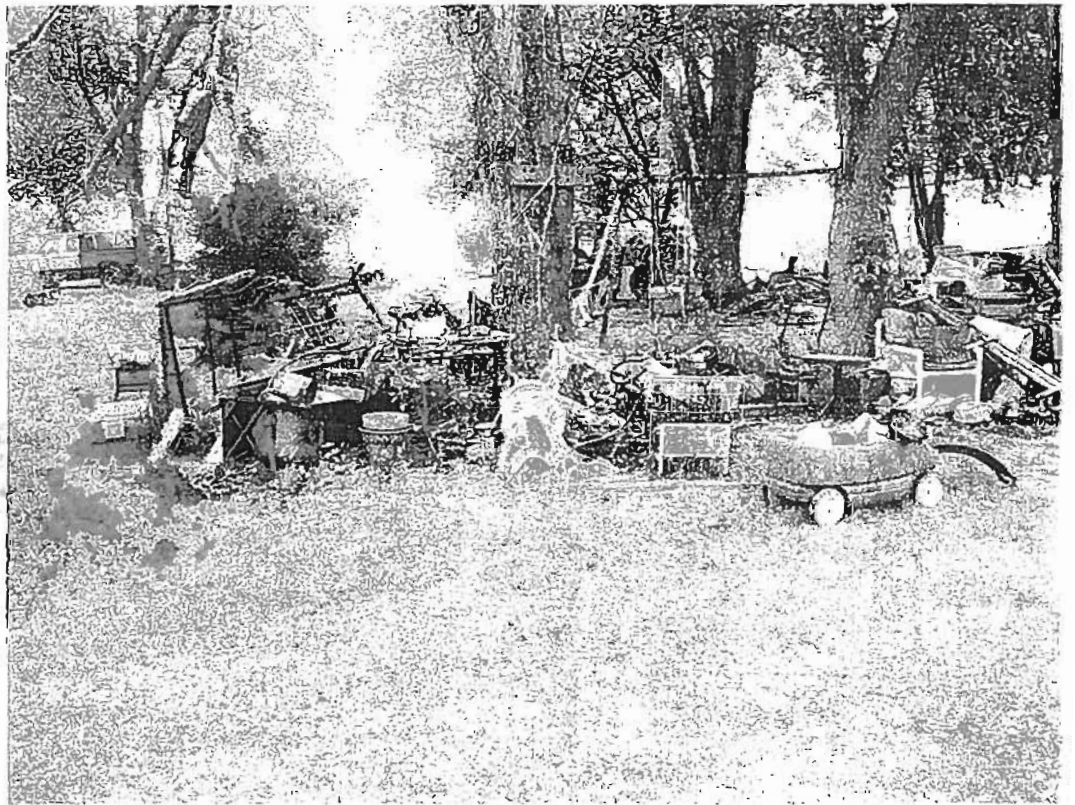

Photo Taken Toward:

Southwest

got my  
swing fixed  
+ hung back  
up

Photo Name:  
0778145040-05112010-06

Time: 11:14 a.m.

Photo Taken Toward:

South

X