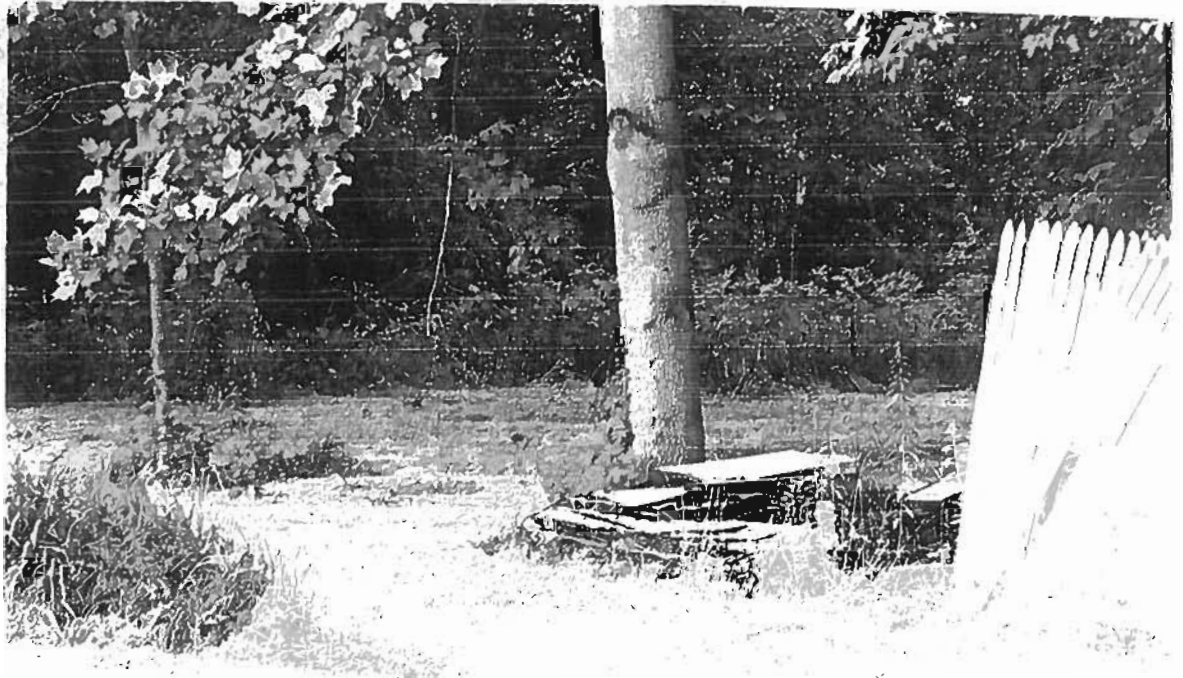

Photo Taken Toward:

Northwest

*This is showing  
when we've been  
mowing, weeding &  
trying to clean this  
area up.*

Photo Name:  
0778145040-05112010-33

Time: 11:28 a.m.

Photo Taken Toward:

East

*before*

*after moved + cleaned up  
some around*

pictures that show we've gotten  
a few things cleaned up & messed.

#  
33

another  
view

Photo Name:  
0778145040-05112010-37

Time: 11:29 a.m.

Photo Taken Toward:

Southeast

2,

↑  
This has been mowed + cleaned up all  
around this tree.